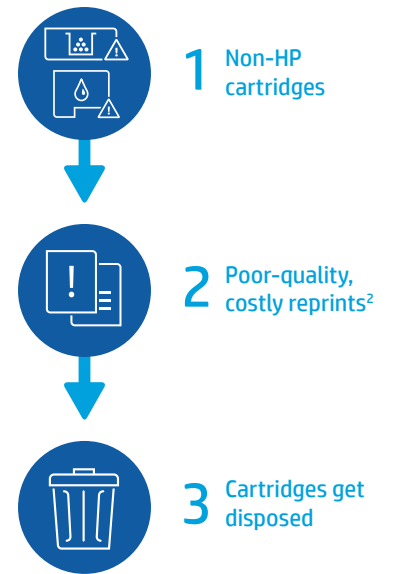

HP closed-loop recycling

Advancing a circular economy

When you choose Original HP Cartridges and recycle through HP Planet Partners¹, you're taking part in a closed loop—where materials are added and reused to make new products, and no cartridges end up in a landfill.

Circular economy

vs. Linear economy

Redefining impact and changing lives

HP uses recycled plastic bottles collected in Haiti and from other sources in the manufacturing of Original HP Ink Cartridges. This effort helps to create sustainable jobs, brings opportunity to the people in Haiti, and helps prevent plastics from reaching the Caribbean Sea.